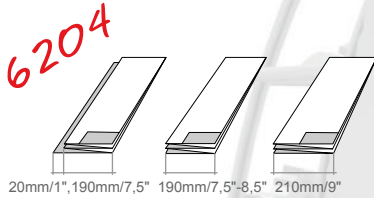

GERA

FINISHING SOLUTIONS

Standard Features

On-line Folder
For Xerox 6204 Printer

Folder Models
· 6204 Fan Folder
· 6204 Plus Fan and Cross Folder

Off-line use
Manual feeding, both model

Fan Folding Programs
European Folding Styles:
DIN A 190+M*, B, C
American Folding Styles:
ANSI 7.5" - 7.5"+M* - 8.5" - ARCH 9"

Cross Folding Programs
European Folding Styles:
297mm - 305mm (36")
American Folding Styles:
11" - 12"

On-line Folding Speed
Matches the XEROX 6204 printer speed
11.8 fpm - 3,6 m/min

Off-line Folding Speed
15 fpm - 4,5 m/min

* Option for off-line

Technical Specifications

Dimensions
Depth: 12"/310 mm
Width: 62"/1650 mm
Height: 40"/1020 mm

Weight
6204: 308 lb/140 Kg
6204 Plus: 370 lb/168 Kg
excluding options

Power Supply
Voltage: 115-230 Vac
Frequency: 60/50 Hz
Power: 250 W