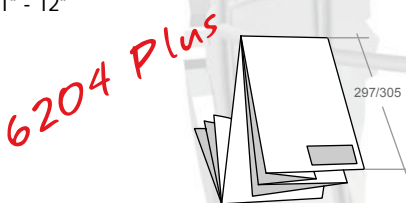

GERA

FINISHING SOLUTIONS

Standard Features

On-line Folder
For Xerox 6204 Printer

Folder Models
· 6204 Fan Folder
· 6204 Plus Fan and Cross Folder

Off-line use
Manual feeding, both model

Fan Folding Programs
European Folding Styles:
DIN A 190+M*, B, C
American Folding Styles:
ANSI 7.5" - 7.5"+M* - 8.5" - ARCH 9"

Cross Folding Programs
European Folding Styles:
297mm - 305mm (36")
American Folding Styles:
11" - 12"

On-line Folding Speed
Matches the XEROX 6204 printer speed
11.8 fpm - 3,6 m/min

Off-line Folding Speed
15 fpm - 4,5 m/min

* Option for off-line

Technical Specifications

Dimensions
Depth: 12"/310 mm
Width: 62"/1650 mm
Height: 40"/1020 mm

Weight
6204: 308 lb/140 Kg
6204 Plus: 370 lb/168 Kg
excluding options

Power Supply
Voltage: 115-230 Vac
Frequency: 60/50 Hz
Power: 250 W