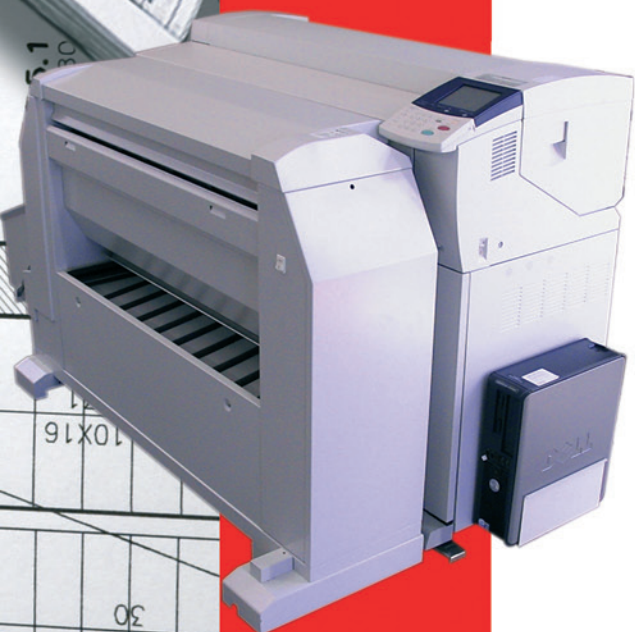

Main Characteristics

- ✓ Value: Exceptional Feature to Price Ratio.
- ✓ Performance: High folding accuracy and reliability.
- ✓ Design: Very compact system with a minimum floor space requirement.
- ✓ Installation: Extremely fast and easy.
- ✓ Operation: Extremely quiet for office environment.
- ✓ Utility: Manual Feed mode to fold also color prints.
- ✓ User-friendly: Easy to operate, Operator Keypad selectable programs.
- ✓ Cost of Ownership: Affordable, No running costs.
- ✓ Electronics: State-of-the-art, Low energy consumption.
- ✓ Maintenance: Simple mechanism that requires few cleanness.